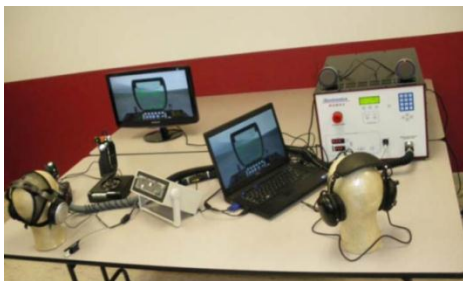

Reduced Oxygen Breathing Device 2 (ROBD2) Simulator Accessory Package

The **Environics® Series 6202 Reduced Oxygen Breathing Device 2 (ROBD2)** simulates altitude exposure and can be utilized for research and training purposes. The ROBD2 is used by the U. S. Navy to train aircrew to recognize the signs and symptoms of hypoxia, to teach appropriate emergency procedures and to conduct hypoxia research.

The **ROBD2 Simulator Accessory Package** will simplify the set-up of the ROBD2 into your flight training/simulating program. The package was designed to guarantee proper integration of all components with the ROBD2 system. Step by step instructions are provided for connecting the power, audio and video sources, for the SUT, the instructor monitoring the test and additional personnel who wish to observe.

Package Includes:

- Laptop computer with neoprene storage case
- 19" monitor (size is for portability, larger monitors available at an additional charge)
- X-Plane software
- Radio-panel module
- Joystick - throttle package
- 4 place stereo intercom
- Instructor headset with microphone
- Student headphones
- (2) Oxygen masks (1 large, 1 medium) with microphones and amplifiers extended and customized to mate with the ROBD2 and the intercom
- External Speakers for demonstration purposes
- Custom shipping case
- Simulator Accessory Package Operator's Guide